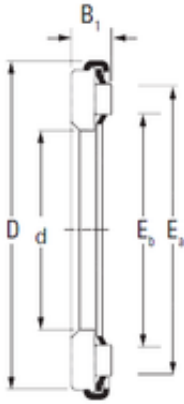

??? ??? ??????? ?????...

KOYO AX 15 240 300

Bearing No. AX 15 240 300

Size	240x300x14.9 mm
Bore Diameter	240 mm
Outer Diameter	300 mm
Width	14,9 mm
d	240 mm
D	300 mm
B1	14,9 mm
Ea	286 mm
Eb	246 mm
Weight	2,3 Kg
Basic dynamic load rating (C)	280 kN
Basic static load rating (C0)	2240 kN

AX 15 240 300 Bearing 2D drawings and 3D CAD models